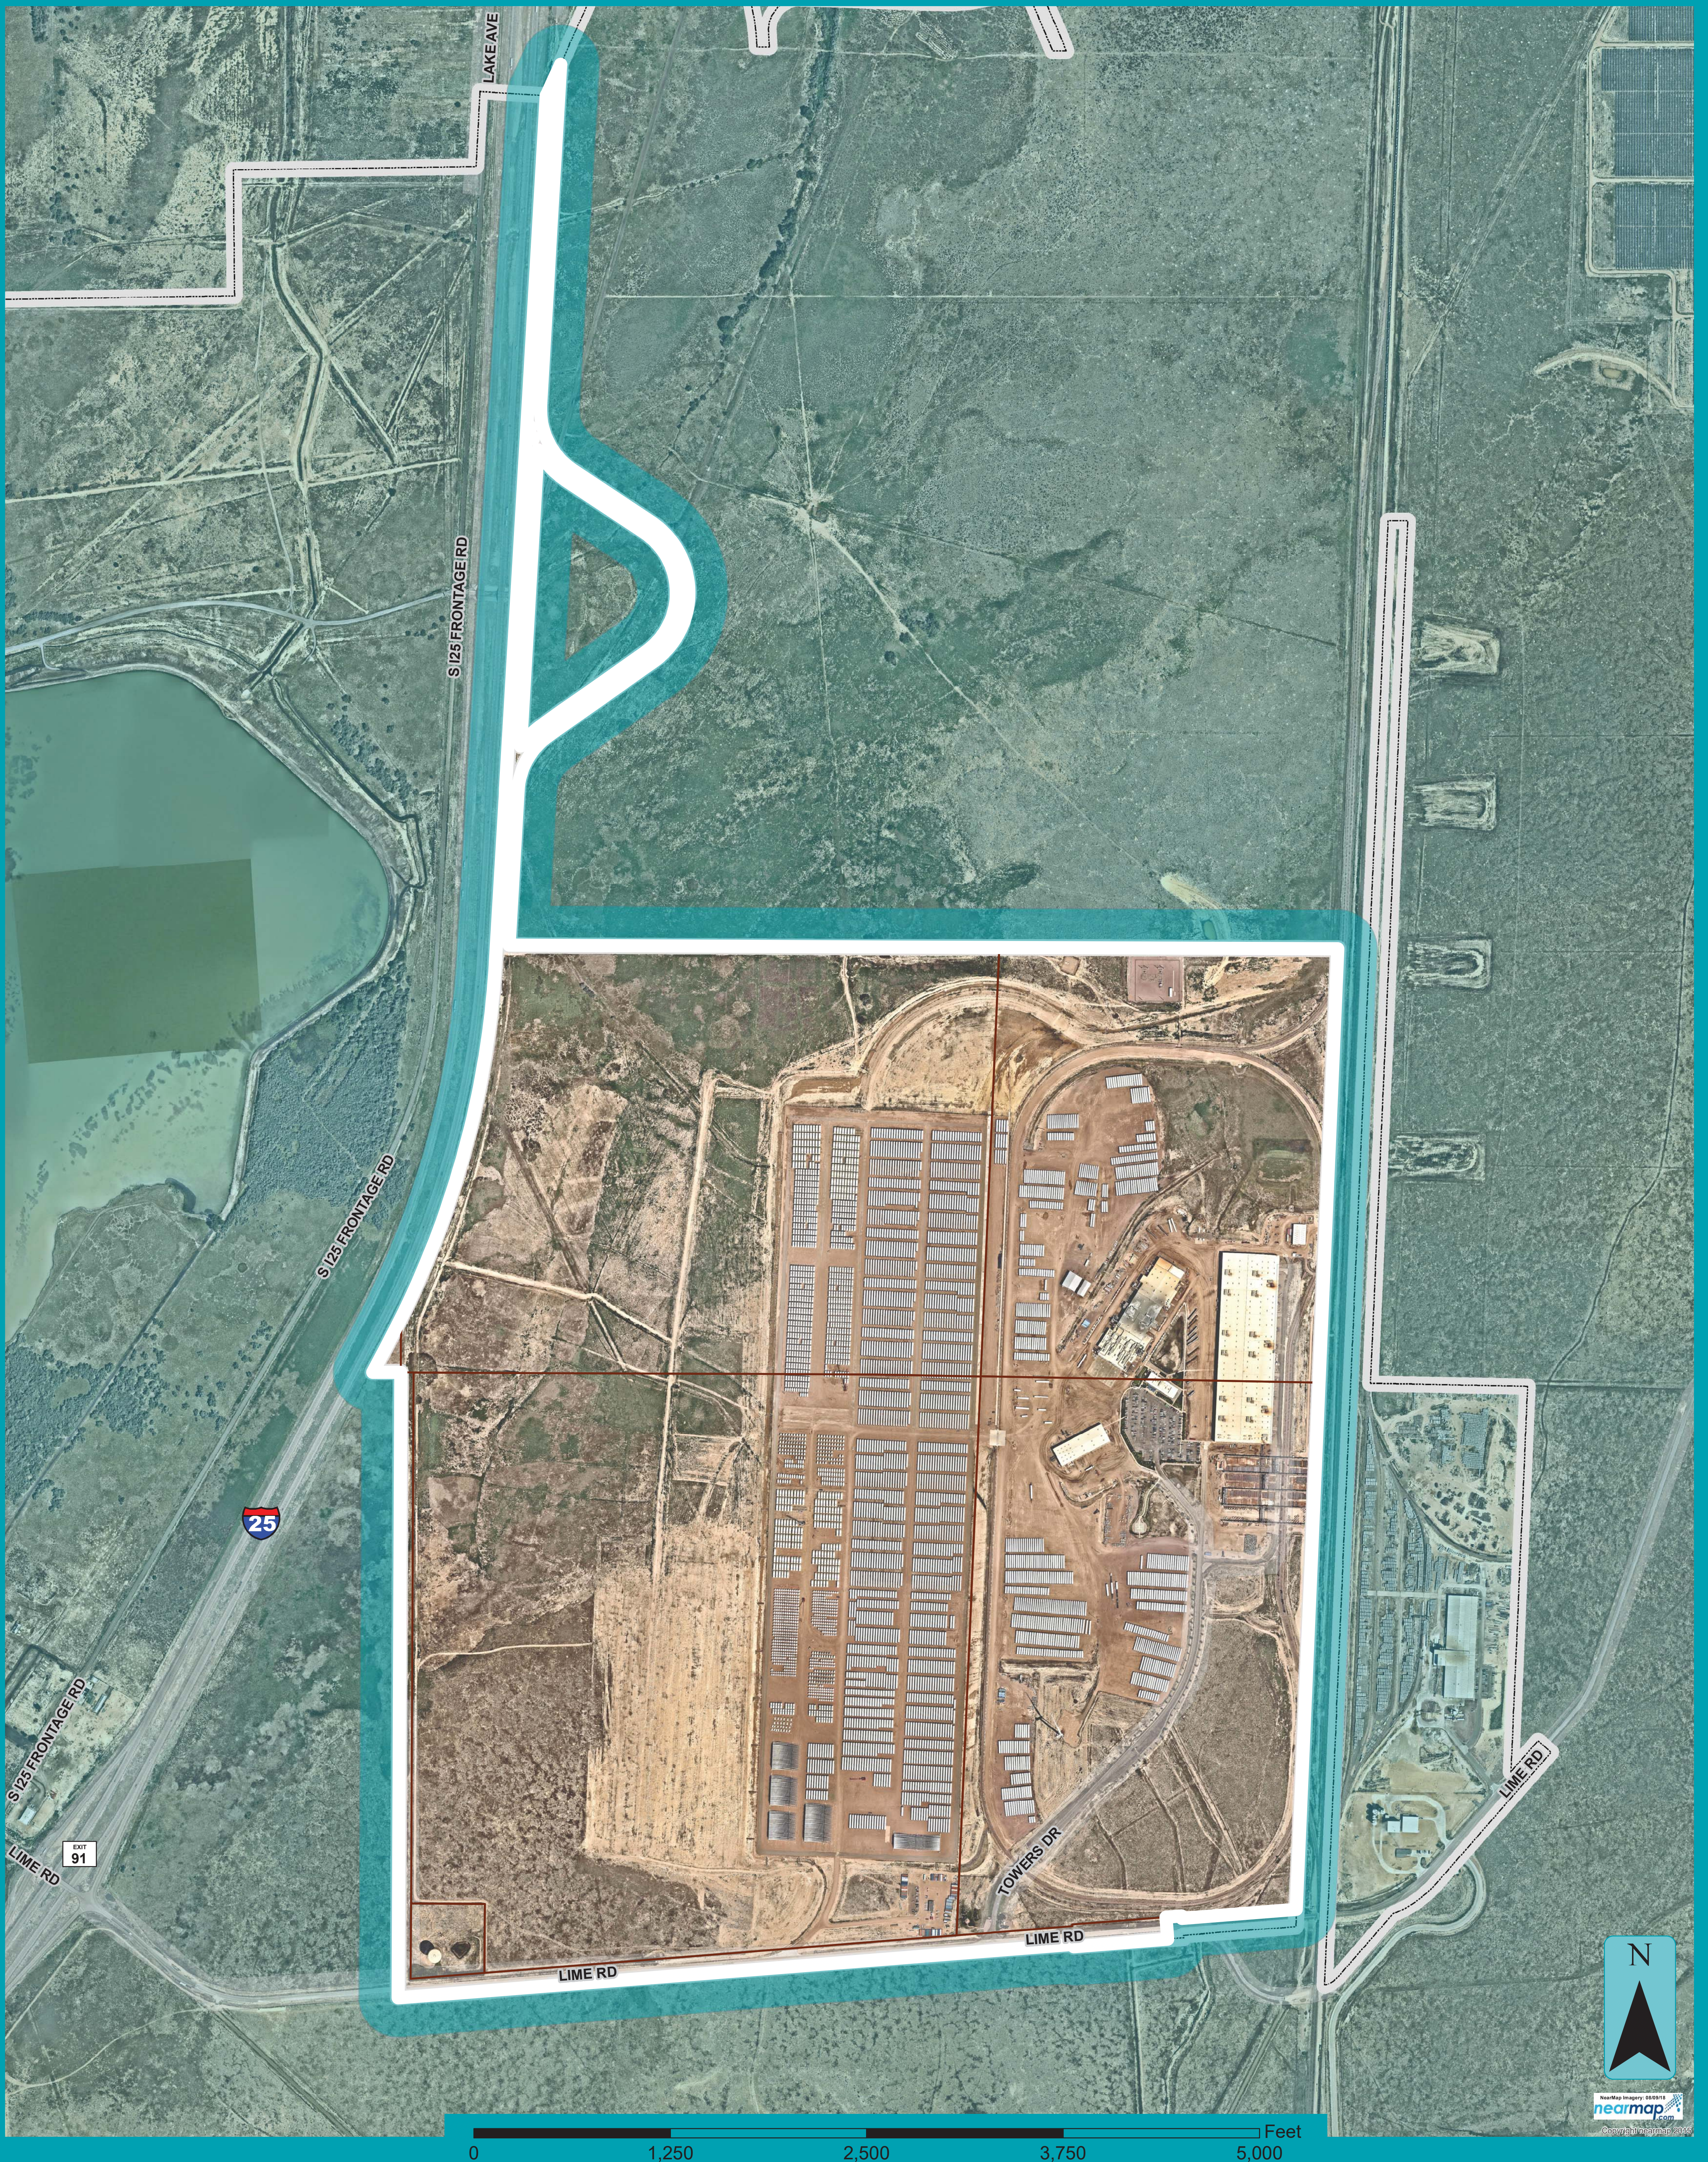

# ST CHARLES INDUSTRIAL PARK URBAN RENEWAL AREA

## Legend

-  St Charles Urban Renewal Area  
~858 Acres
-  St Charles Parcels
-  City Limits