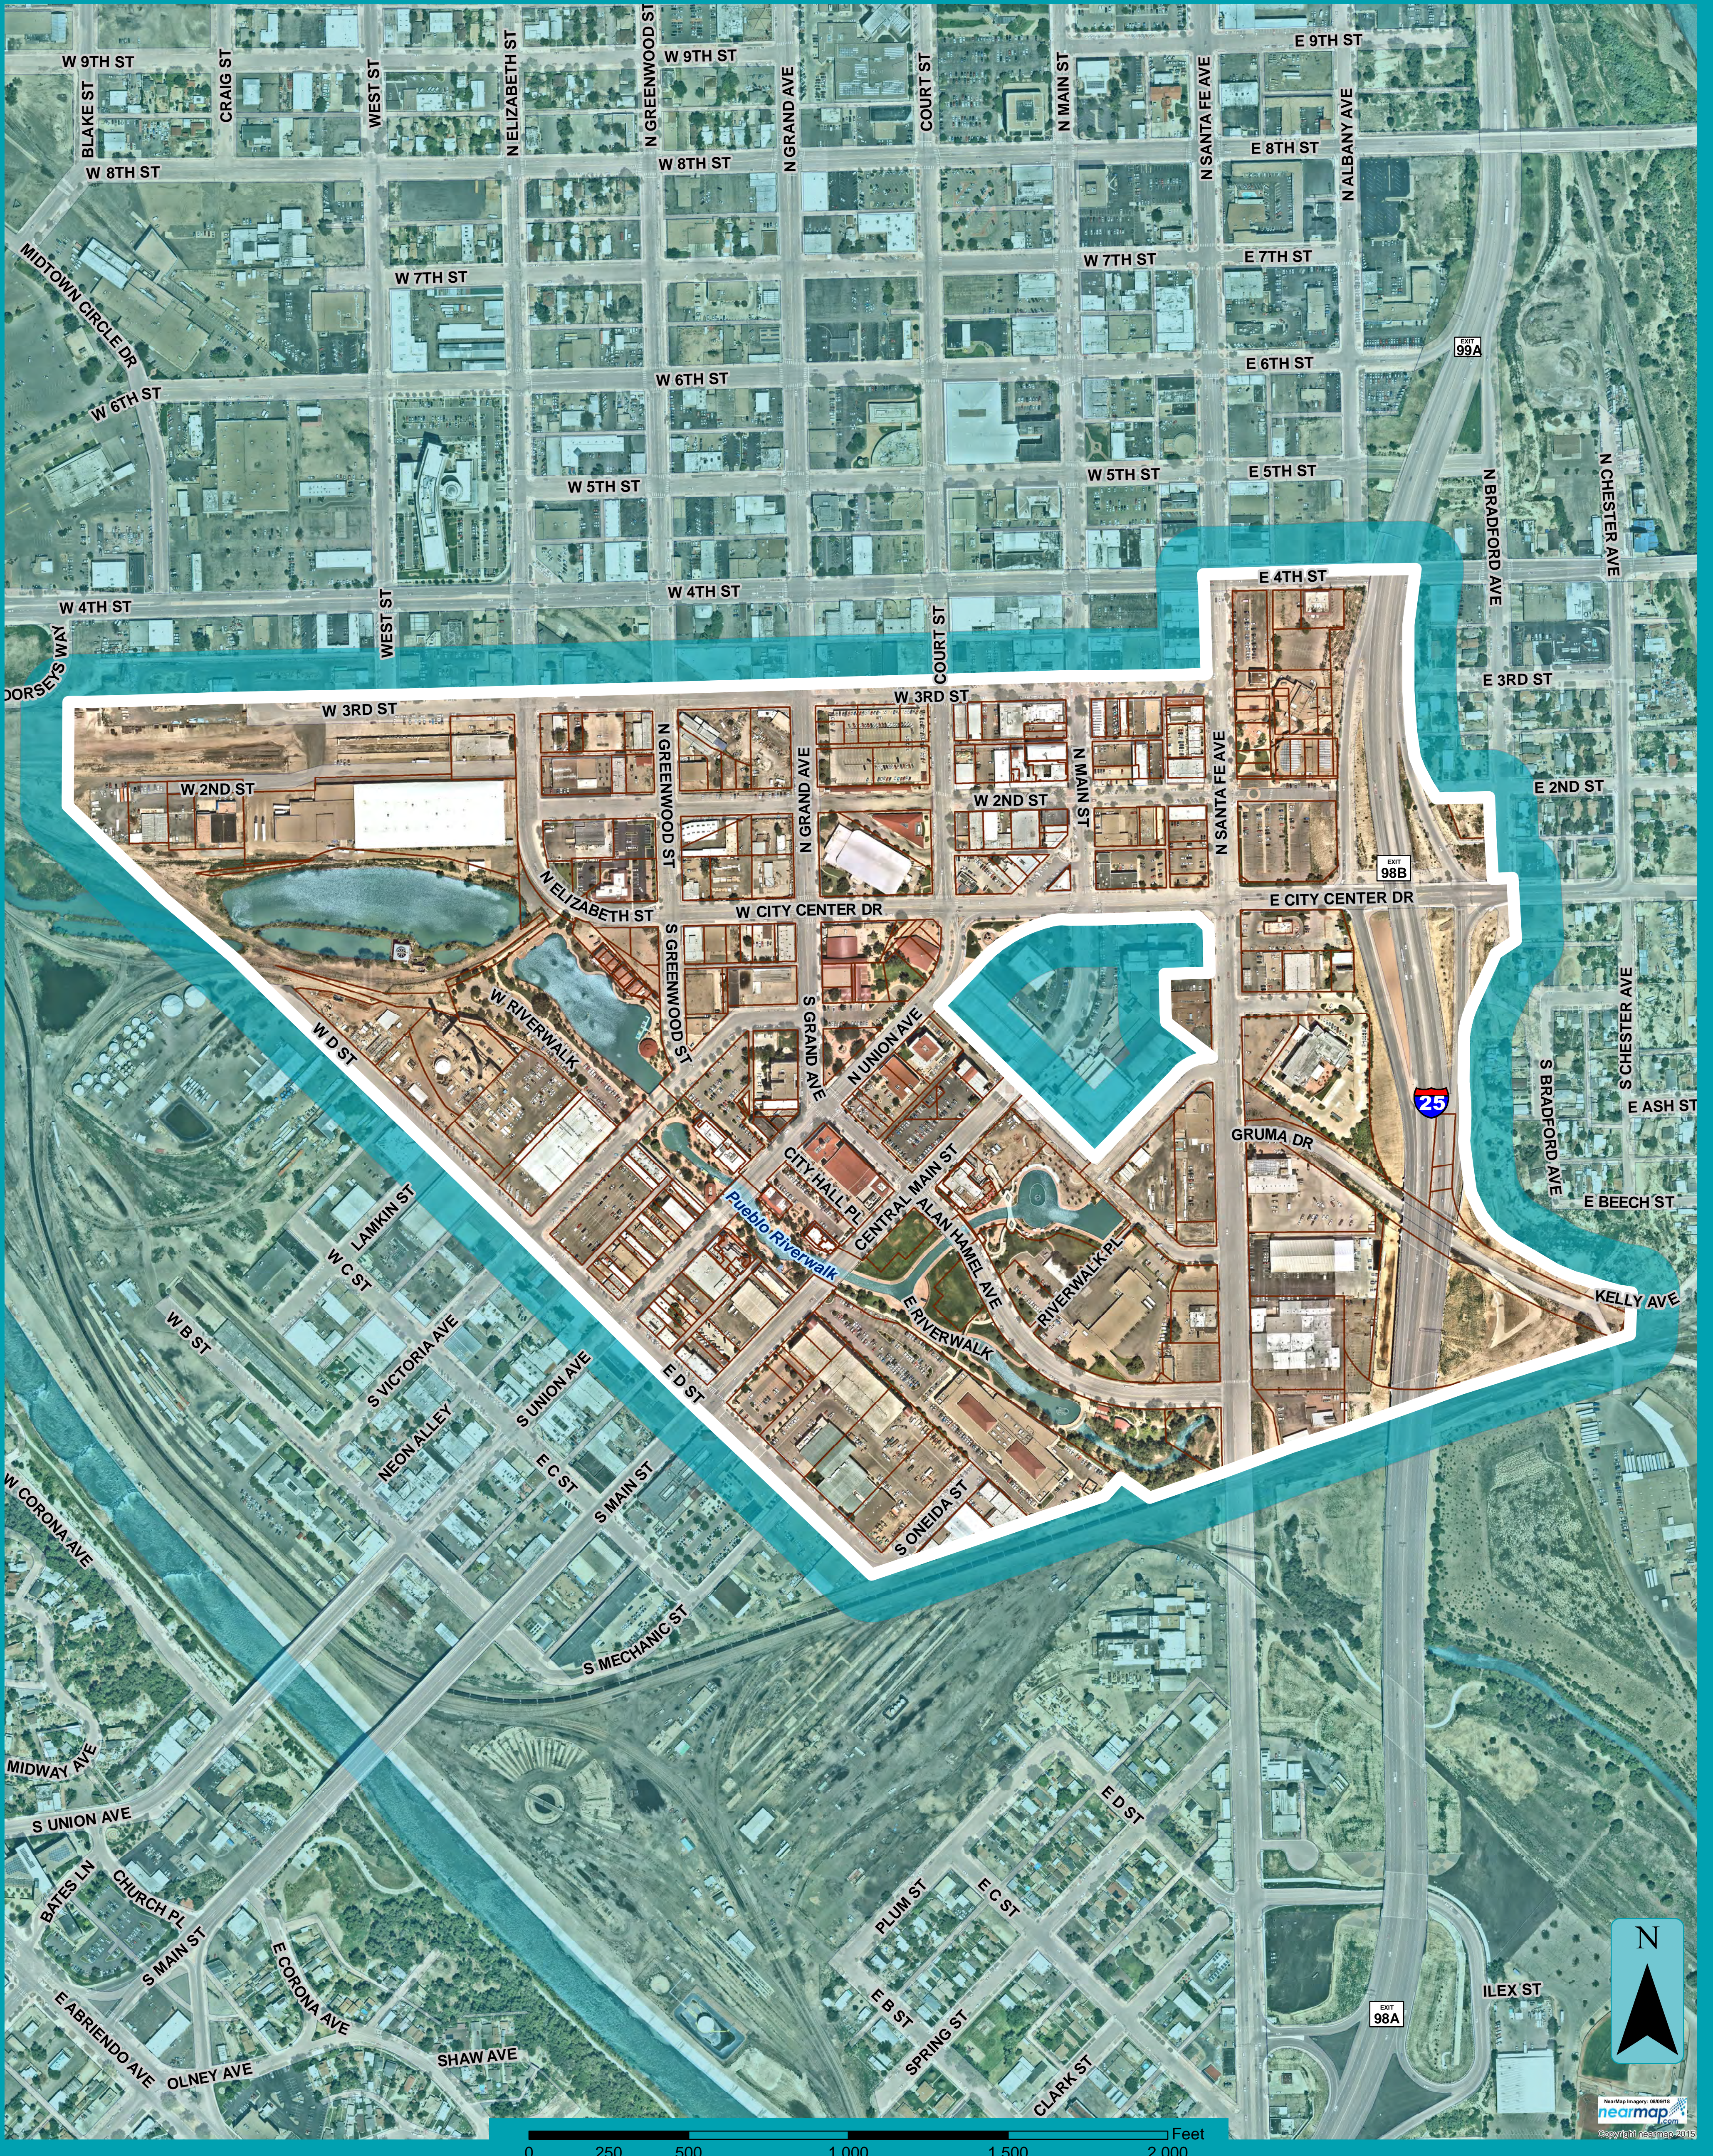

# DOWNTOWN EXPANDED URBAN RENEWAL AREA

**Legend**

- Downtown Expanded Urban Renewal Area  
~206 Acres
- Downtown Expanded Urban Renewal Parcels